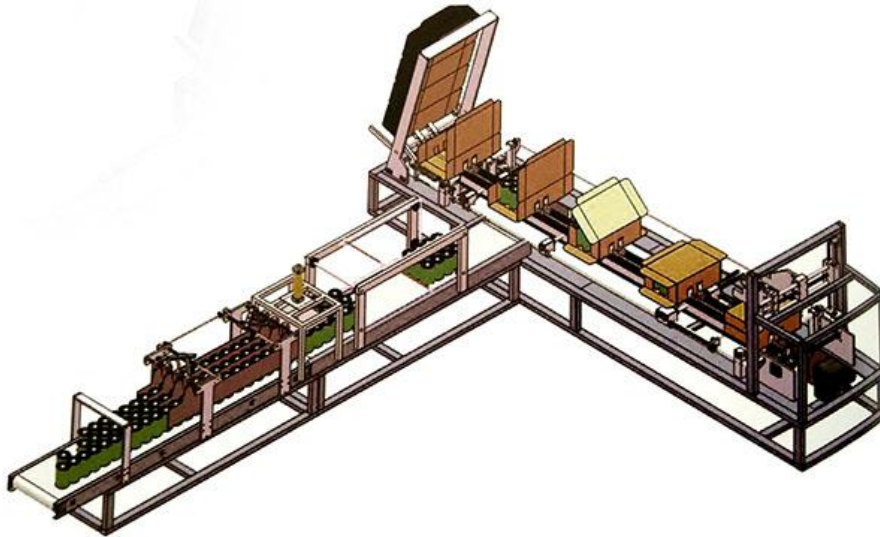

## CCP-Side Entry Carton Erector

### [Feature]

WJ - WA type automatic carton erector is our company on the basis of digesting and absorbing foreign advanced technology, combined with China's national conditions, developed with independent intellectual property rights, widely used in packing industry and efficient environmental protection of a new generation of carton packaging machinery.

Application out of the machine, to reduce labor intensity, reduce the labor resources, reduce the production process has obvious advantages, has been accepted and widely recognized by society, will be to upgrade the traditional manner of packing and the inevitable development trend.

### [application]

it is used for supporting equipment of mineral water, beverage, pharmaceutical, chemical and other production lines to complete the final packing process of the production line.